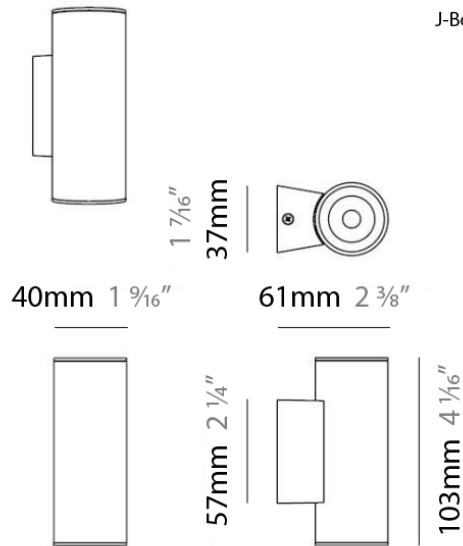

PHYSICAL

Shape: Cylinder
Diameter (mm): 40
Diameter (in): 1 9/16
Height (mm): 150
Height (in): 6
Weight (kg): 1.4
Weight (lbs): 3
Fixture Finish: WHI
Fixture Material: Metal

ELECTRICAL

Lamp Type: LED
Input Wattage (W): 4
Max. Wattage Per Lamp (W): 4
Dimming: Electronic Low Voltage Dimming
Input Voltage (V): 120Vac Direct Line
Lamp Voltage (V): 120

Shape: Cylinder
 Diameter (mm): 108
 Diameter (in): 4 1/4
 Length (mm): 40
 Length (in): 1 9/16
 Height (mm): 103
 Height (in): 4 1/16
 Extension (mm): 61
 Extension (in): 2 3/8
 Light Distribution: Uplight
 Weight (kg): 1.4
 Weight (lbs): 3
 Fixture Finish: Chrome
 Fixture Material: Metal

OPTICAL

RATINGS AND CERTIFICATIONS

Certified By: CSA Certified to UL and CSA Standards
 IP rating: IP20

PROJECT
TYPE
NOTES
QUANTITY
DATE

Ø108mm 4 1/4"

J-Box cover plate Included

PROJECT	
TYPE	
NOTES	
QUANTITY	
DATE	

TUB LED SURFACE

D93137

GENERAL

Series: Tub LED
 Brand: Milan
 Division: Design
 Mounting Type: Surface
 Mounting Location: Wall
 Subcategory: Up/Down Light

PHYSICAL

Shape: Cylinder
 Diameter (mm): 108
 Diameter (in): 4 1/4
 Length (mm): 40
 Length (in): 1 9/16
 Height (mm): 153
 Height (in): 6
 Extension (mm): 61
 Extension (in): 2 3/8
 Light Distribution: Direct / Indirect
 Weight (kg): 1.4
 Weight (lbs): 3
 Fixture Finish: WHI
 Fixture Material: Metal