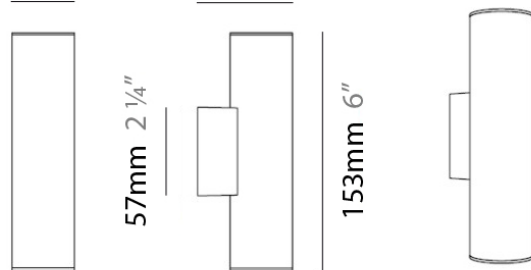

Ø108mm 4 1/4"

J-Box cover plate Included

40mm 1 9/16"   61mm 2 3/8"